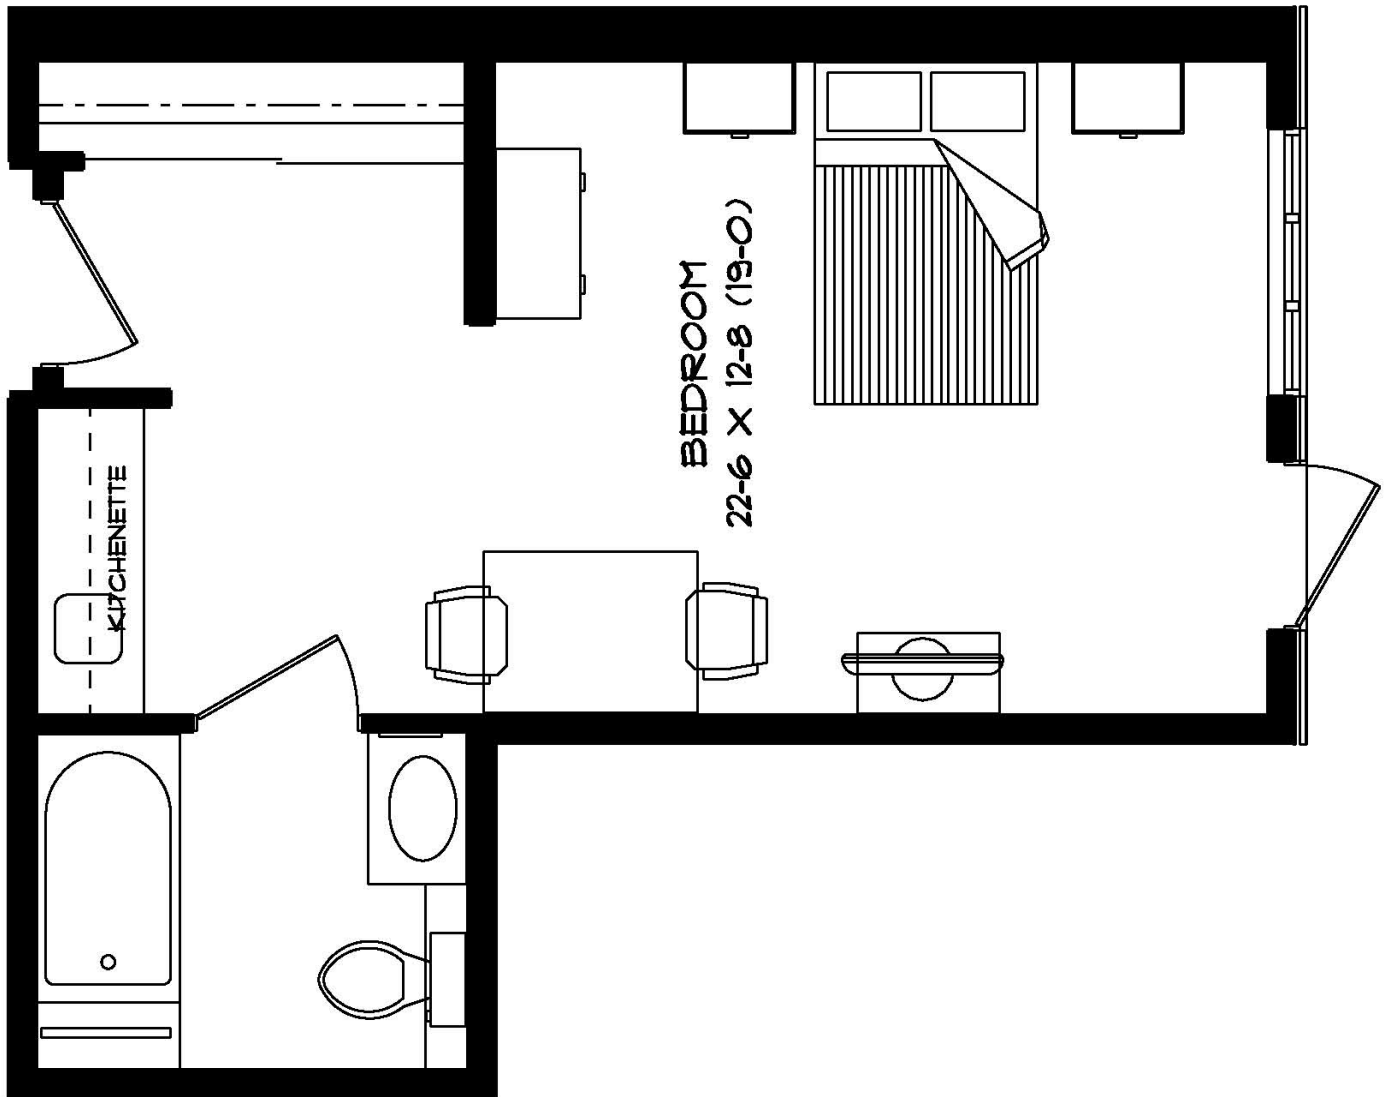

ZINNIA

 330 sq. ft.

Typical suite. Inquire within for additional layouts
All measurements are approximate. Furniture layout is for presentation purposes only.

Retirement Living at its Best!