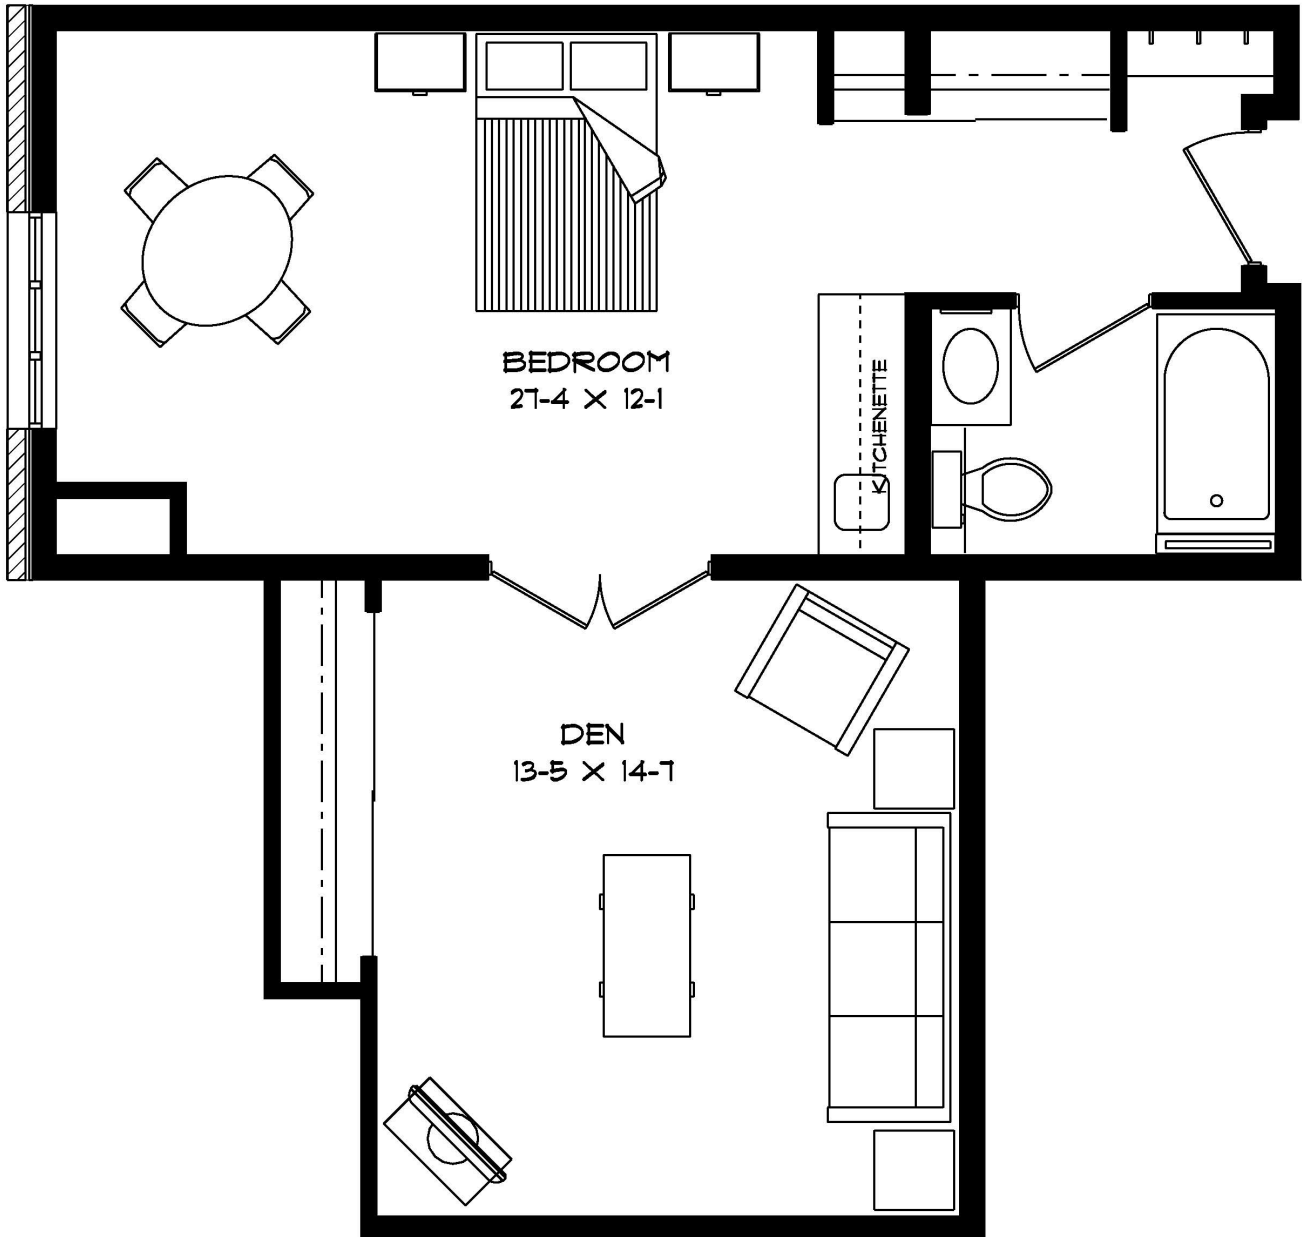

# TULIP

 560 sq. ft.

Typical suite. Inquire within for additional layouts  
 All measurements are approximate. Furniture layout is for presentation purposes only.

*Retirement Living at its Best!*