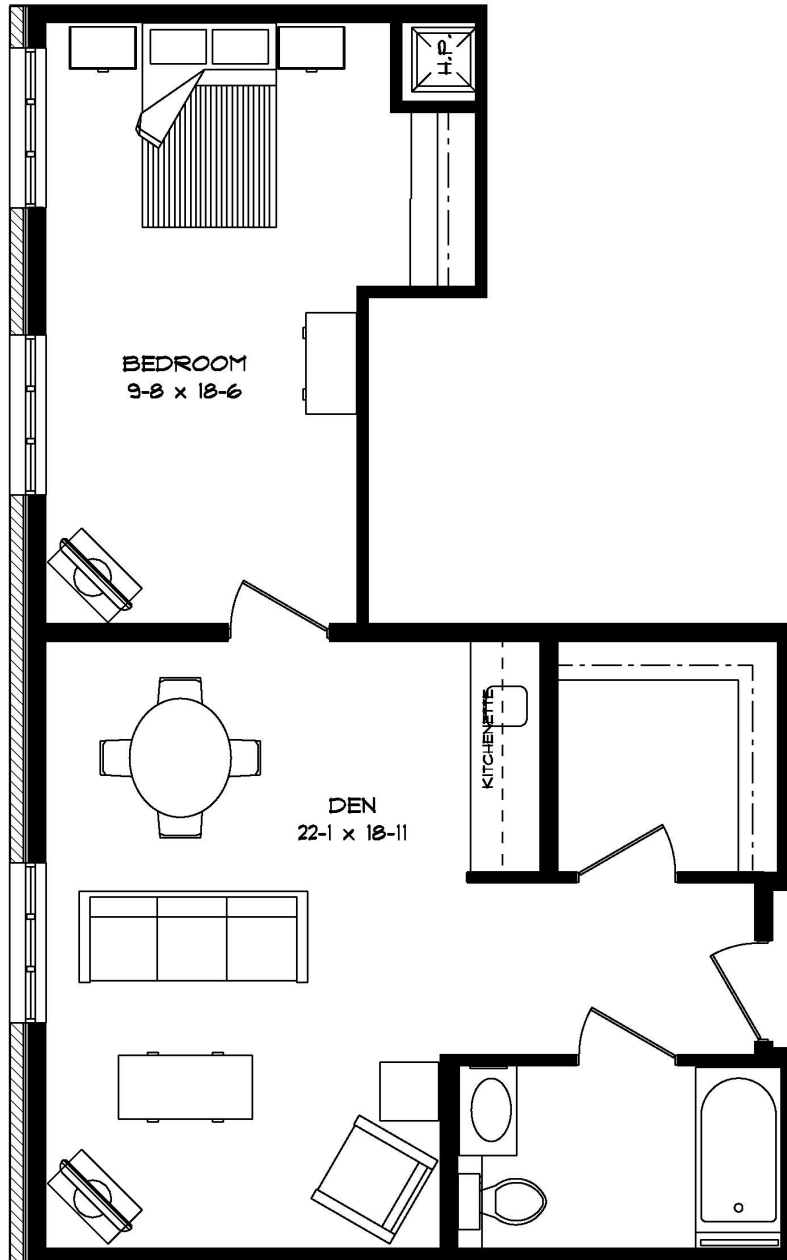

# TRILLIUM

📐 635 sq. ft.

Typical suite. Inquire within for additional layouts  
All measurements are approximate. Furniture layout is for presentation purposes only.

*Retirement Living at its Best!*