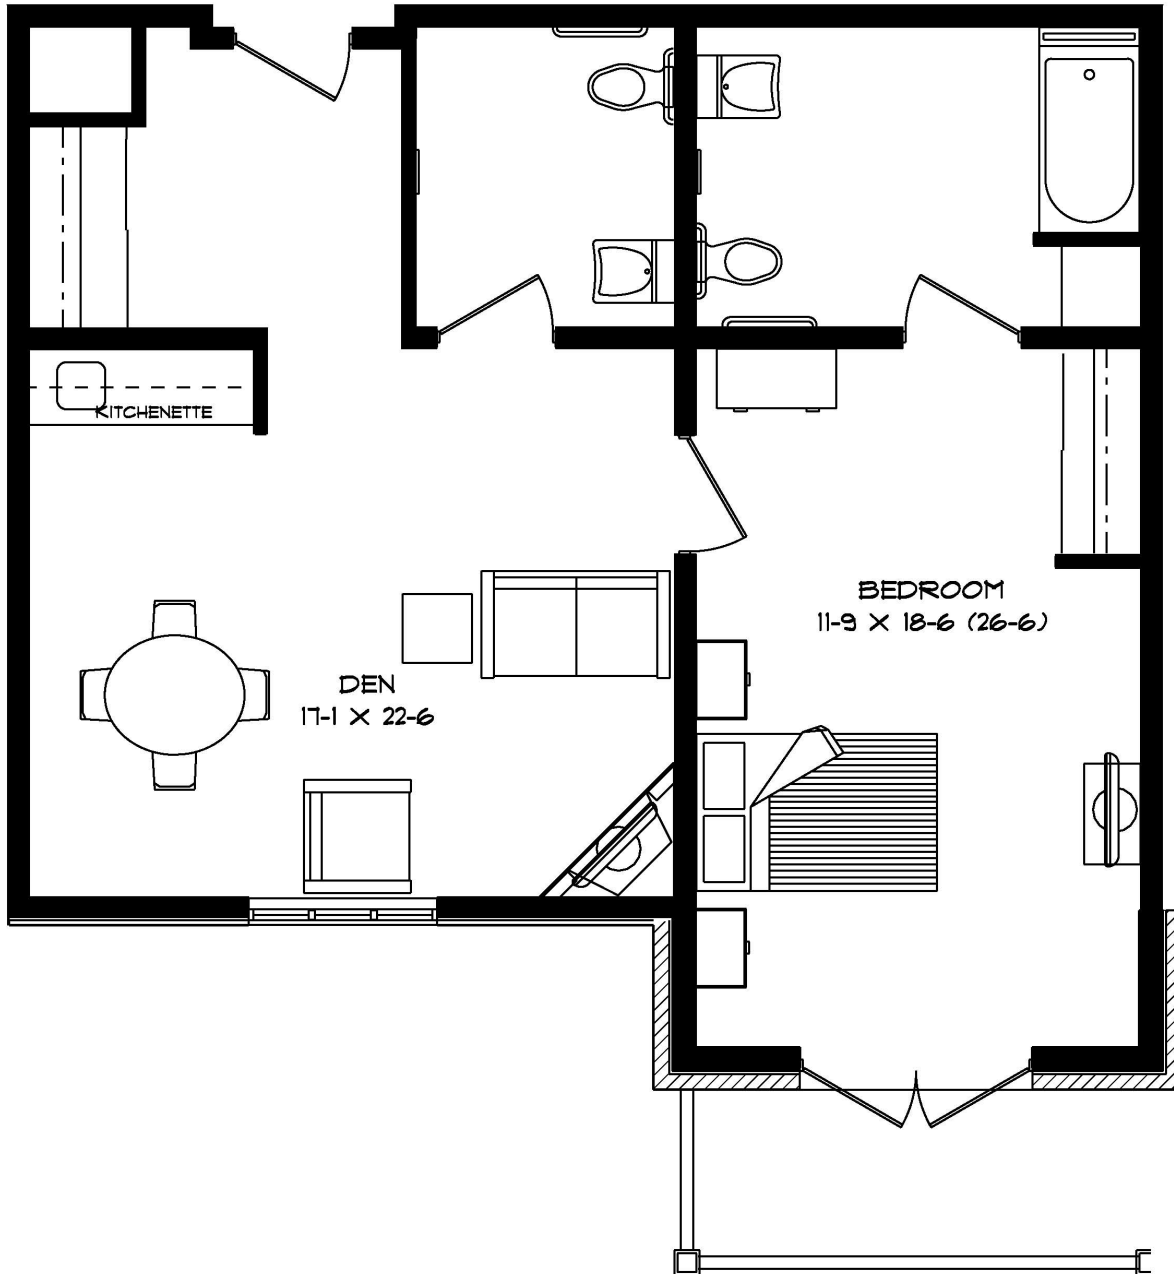

SUNFLOWER

715 sq. ft.

Typical suite. Inquire within for additional layouts
All measurements are approximate. Furniture layout is for presentation purposes only.

Retirement Living at its Best!