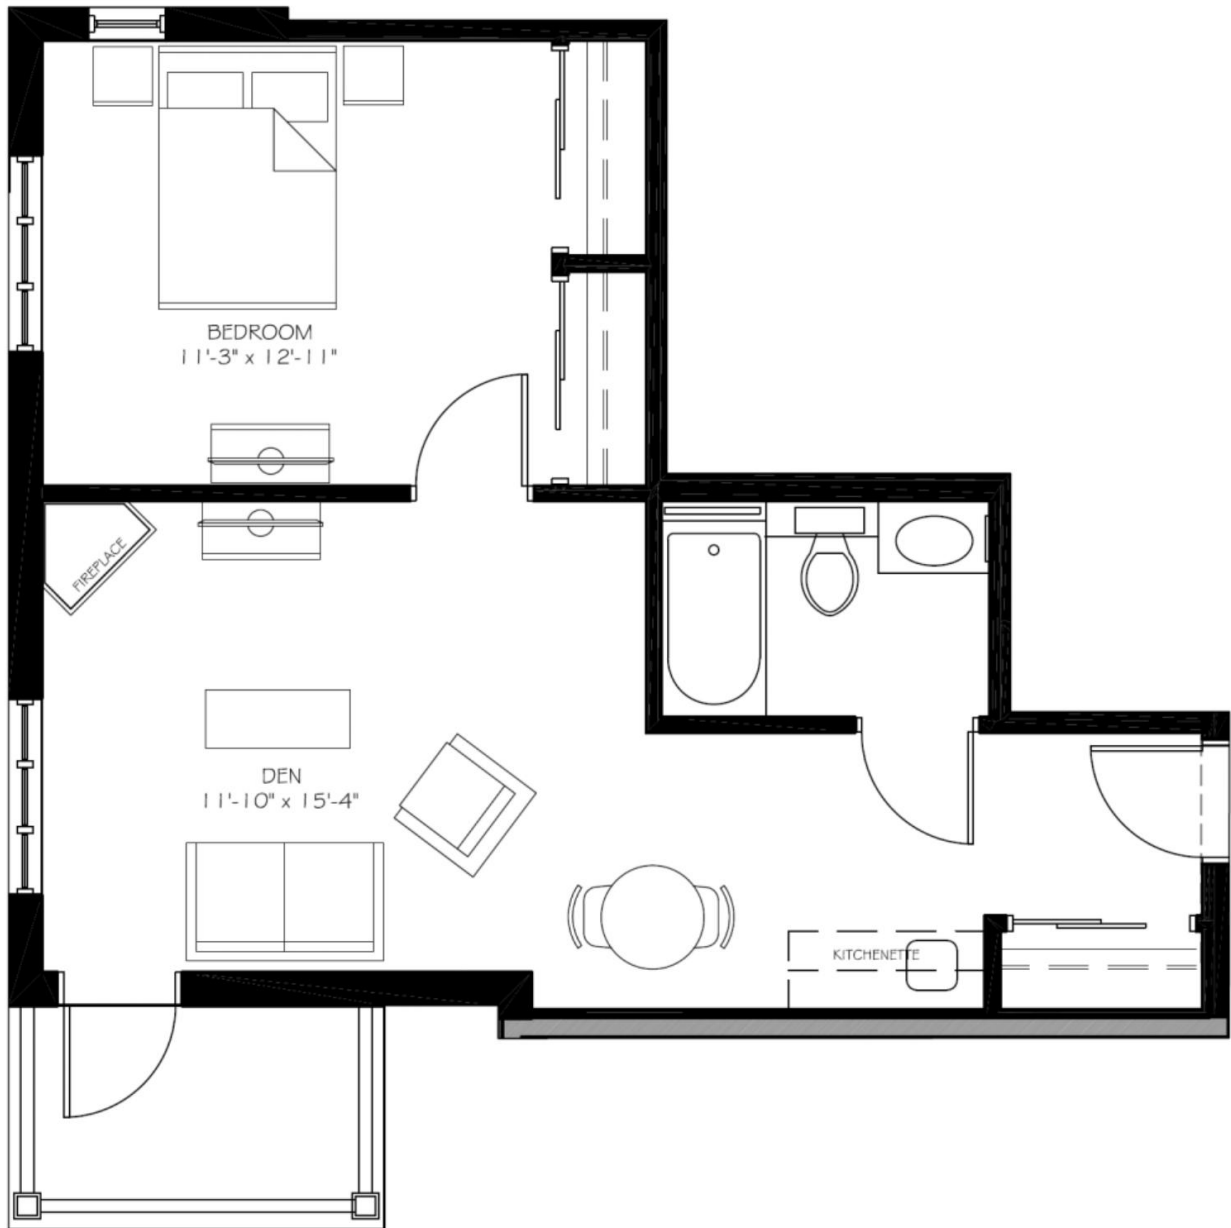

# PRIMROSE

 569 sq. ft.

Typical suite. Inquire within for additional layouts  
All measurements are approximate. Furniture layout is for presentation purposes only.

*Retirement Living at its Best!*