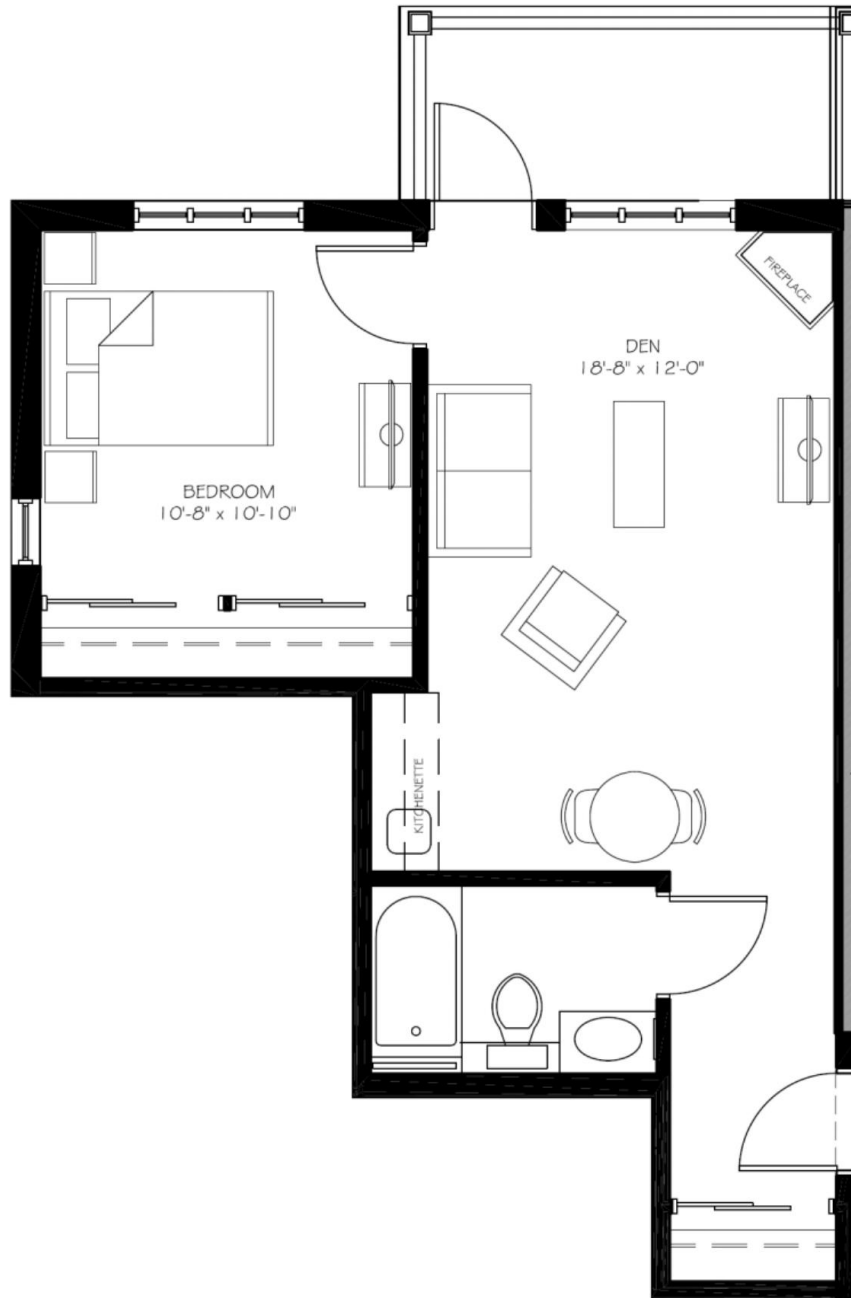

PERIWINKLE

📐 548 sq. ft.

Typical suite. Inquire within for additional layouts
All measurements are approximate. Furniture layout is for presentation purposes only.

Retirement Living at its Best!