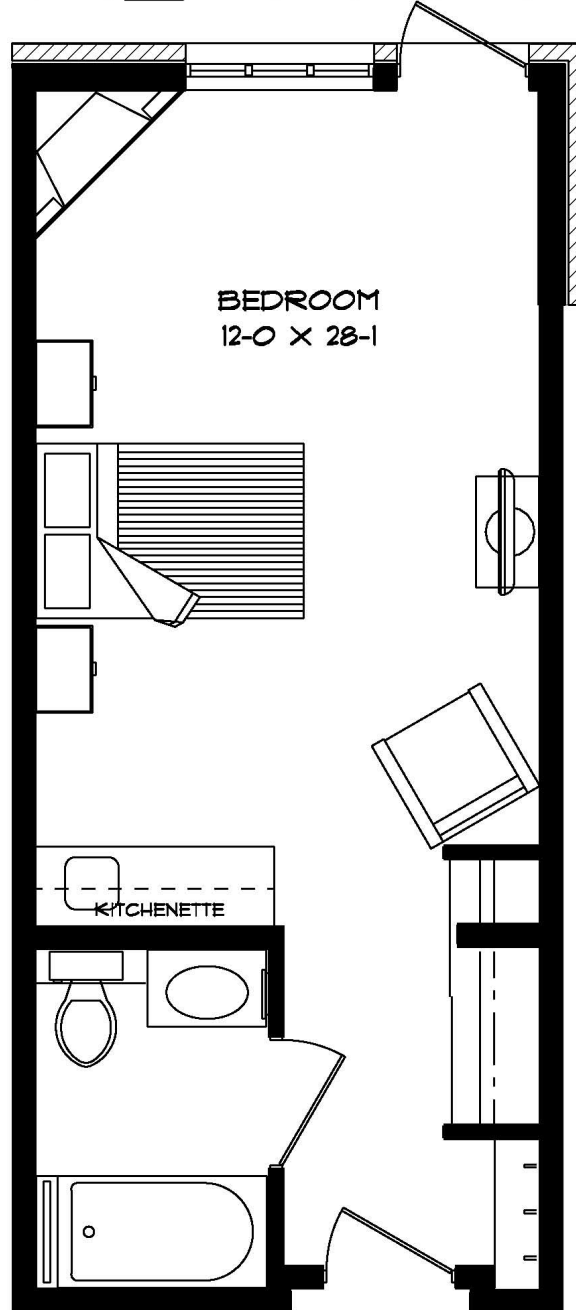

# ORCHID

 325-345 sq. ft.

Typical suite. Inquire within for additional layouts  
All measurements are approximate. Furniture layout is for presentation purposes only.

*Retirement Living at its Best!*