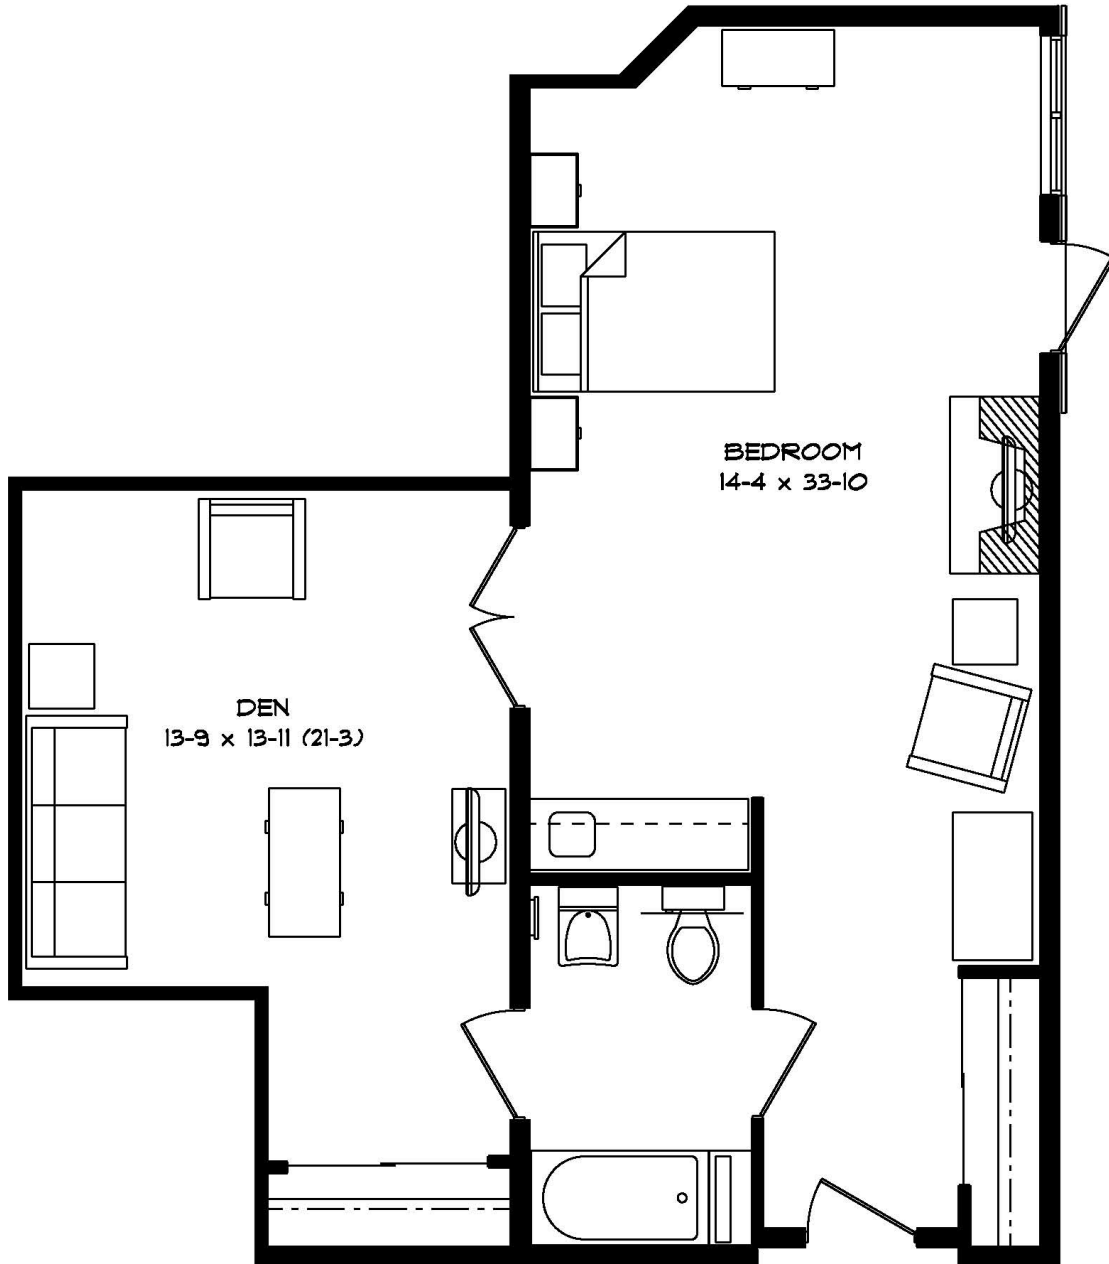

# MYRTLE

 710 sq. ft.

Typical suite. Inquire within for additional layouts  
All measurements are approximate. Furniture layout is for presentation purposes only.

*Retirement Living at its Best!*