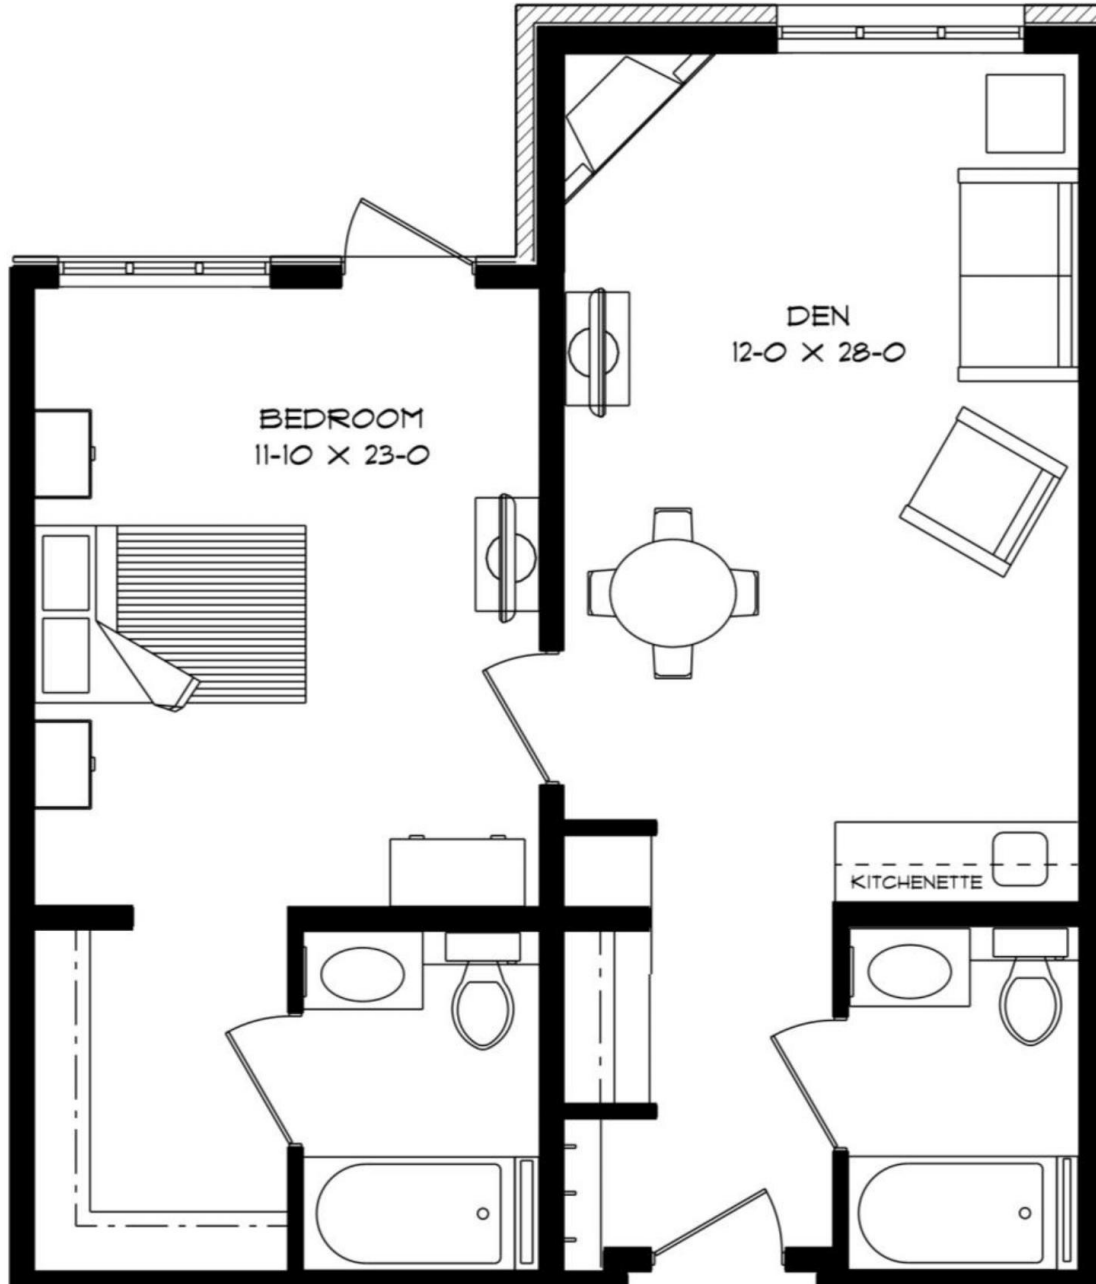

MARIGOLD

 590-625 sq. ft.

Typical suite. Inquire within for additional layouts
All measurements are approximate. Furniture layout is for presentation purposes only.

Retirement Living at its Best!