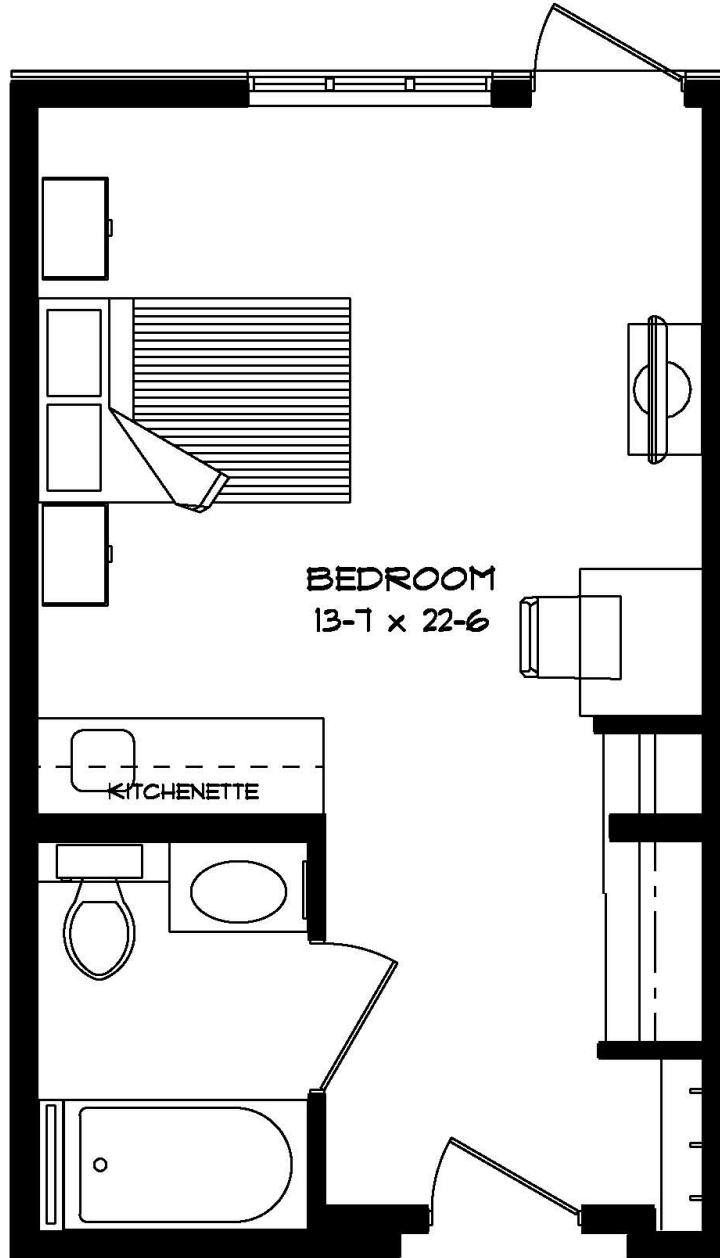

IRIS

 260-310 sq. ft.

Typical suite. Inquire within for additional layouts
All measurements are approximate. Furniture layout is for presentation purposes only.

Retirement Living at its Best!