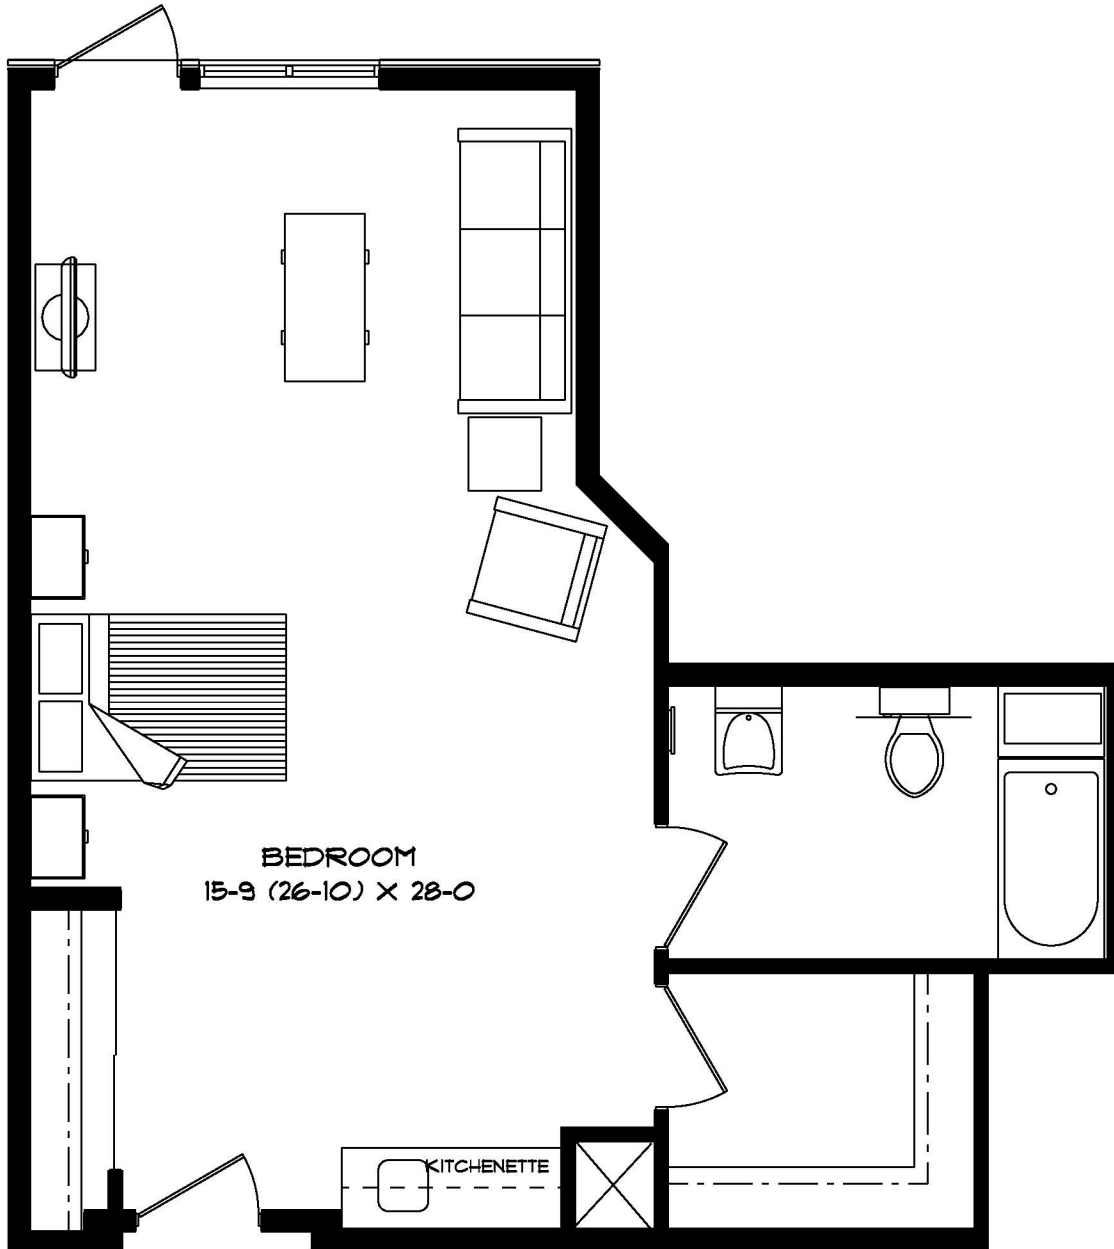

FOXGLOVE

 545 sq. ft.

Typical suite. Inquire within for additional layouts
All measurements are approximate. Furniture layout is for presentation purposes only.

Retirement Living at its Best!