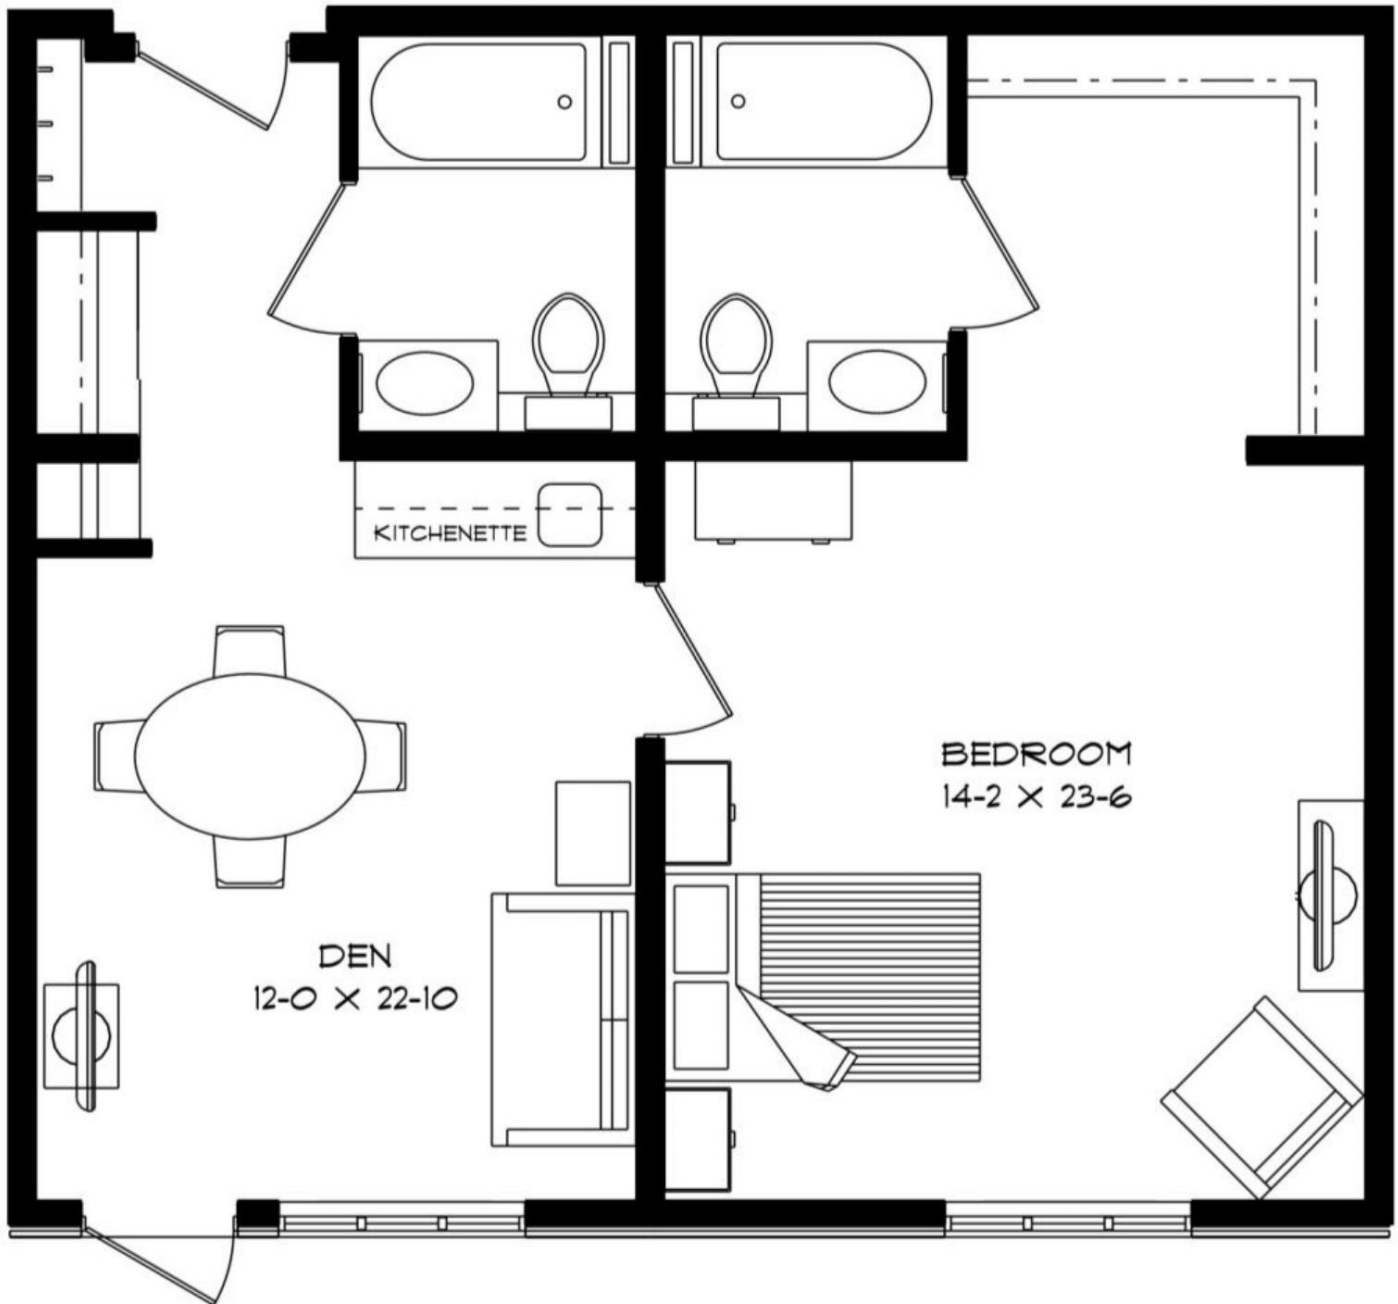

CLOVER

 620 sq. ft.

Typical suite. Inquire within for additional layouts
 All measurements are approximate. Furniture layout is for presentation purposes only.

Retirement Living at its Best!