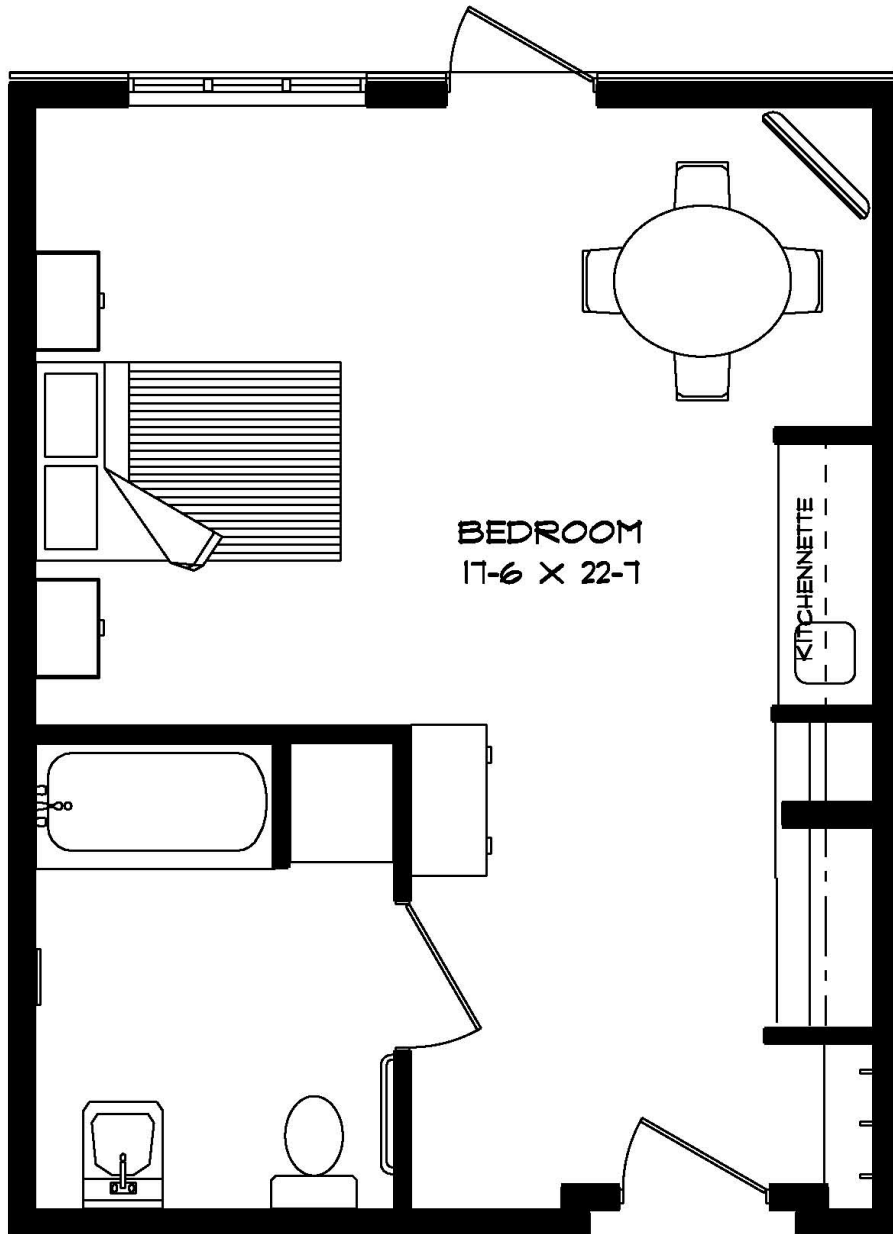

CHICORY

 400-430sq. ft.

Typical suite. Inquire within for additional layouts
All measurements are approximate. Furniture layout is for presentation purposes only.

Retirement Living at its Best!