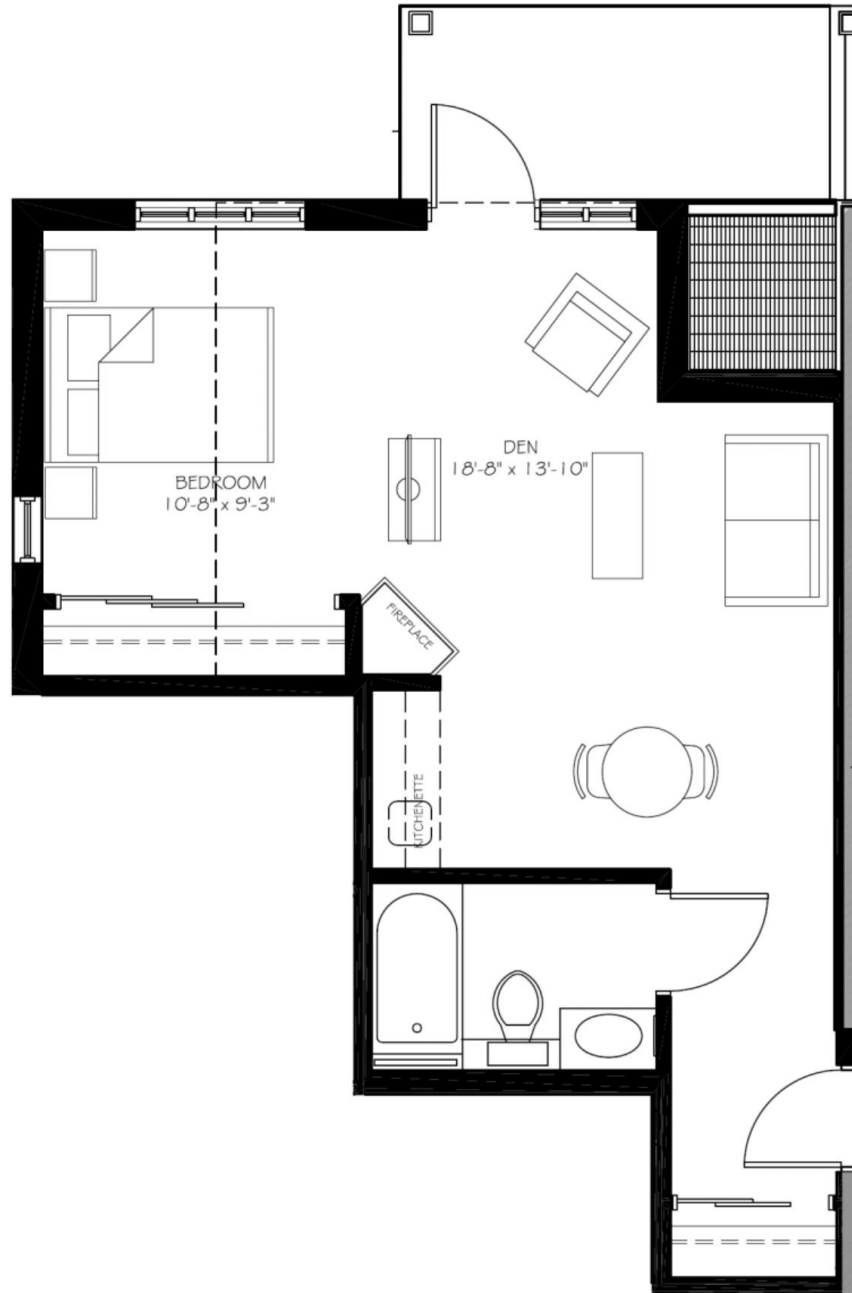

# BUTTERCUP

📐 522 sq. ft.

Typical suite. Inquire within for additional layouts  
All measurements are approximate. Furniture layout is for presentation purposes only.

*Retirement Living at its Best!*