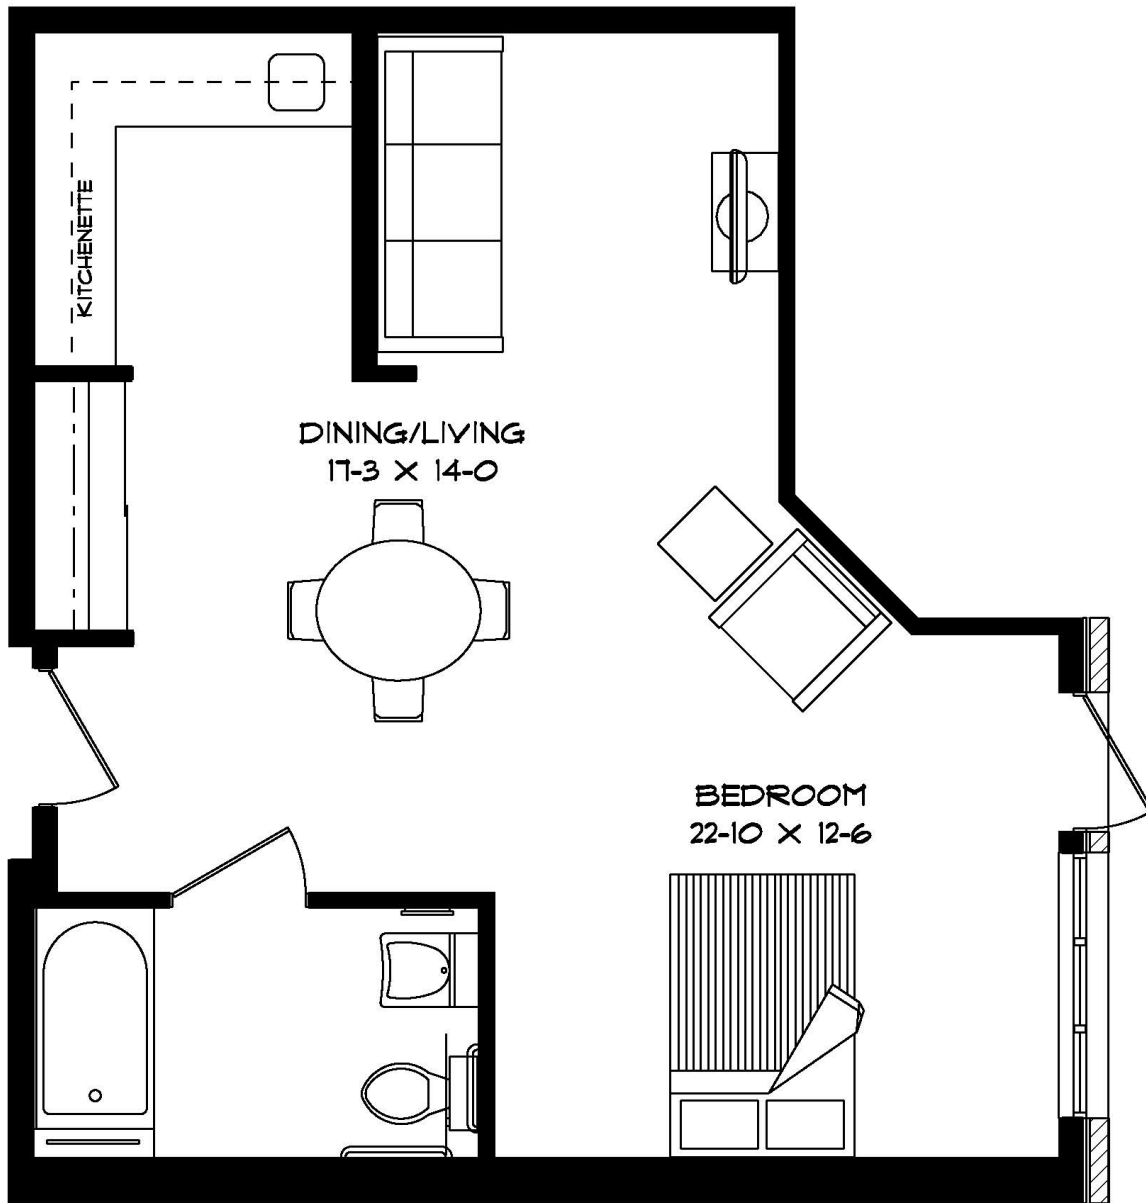

ACACIA

📐 500 sq. ft.

Typical suite. Inquire within for additional layouts
All measurements are approximate. Furniture layout is for presentation purposes only.

Retirement Living at its Best!